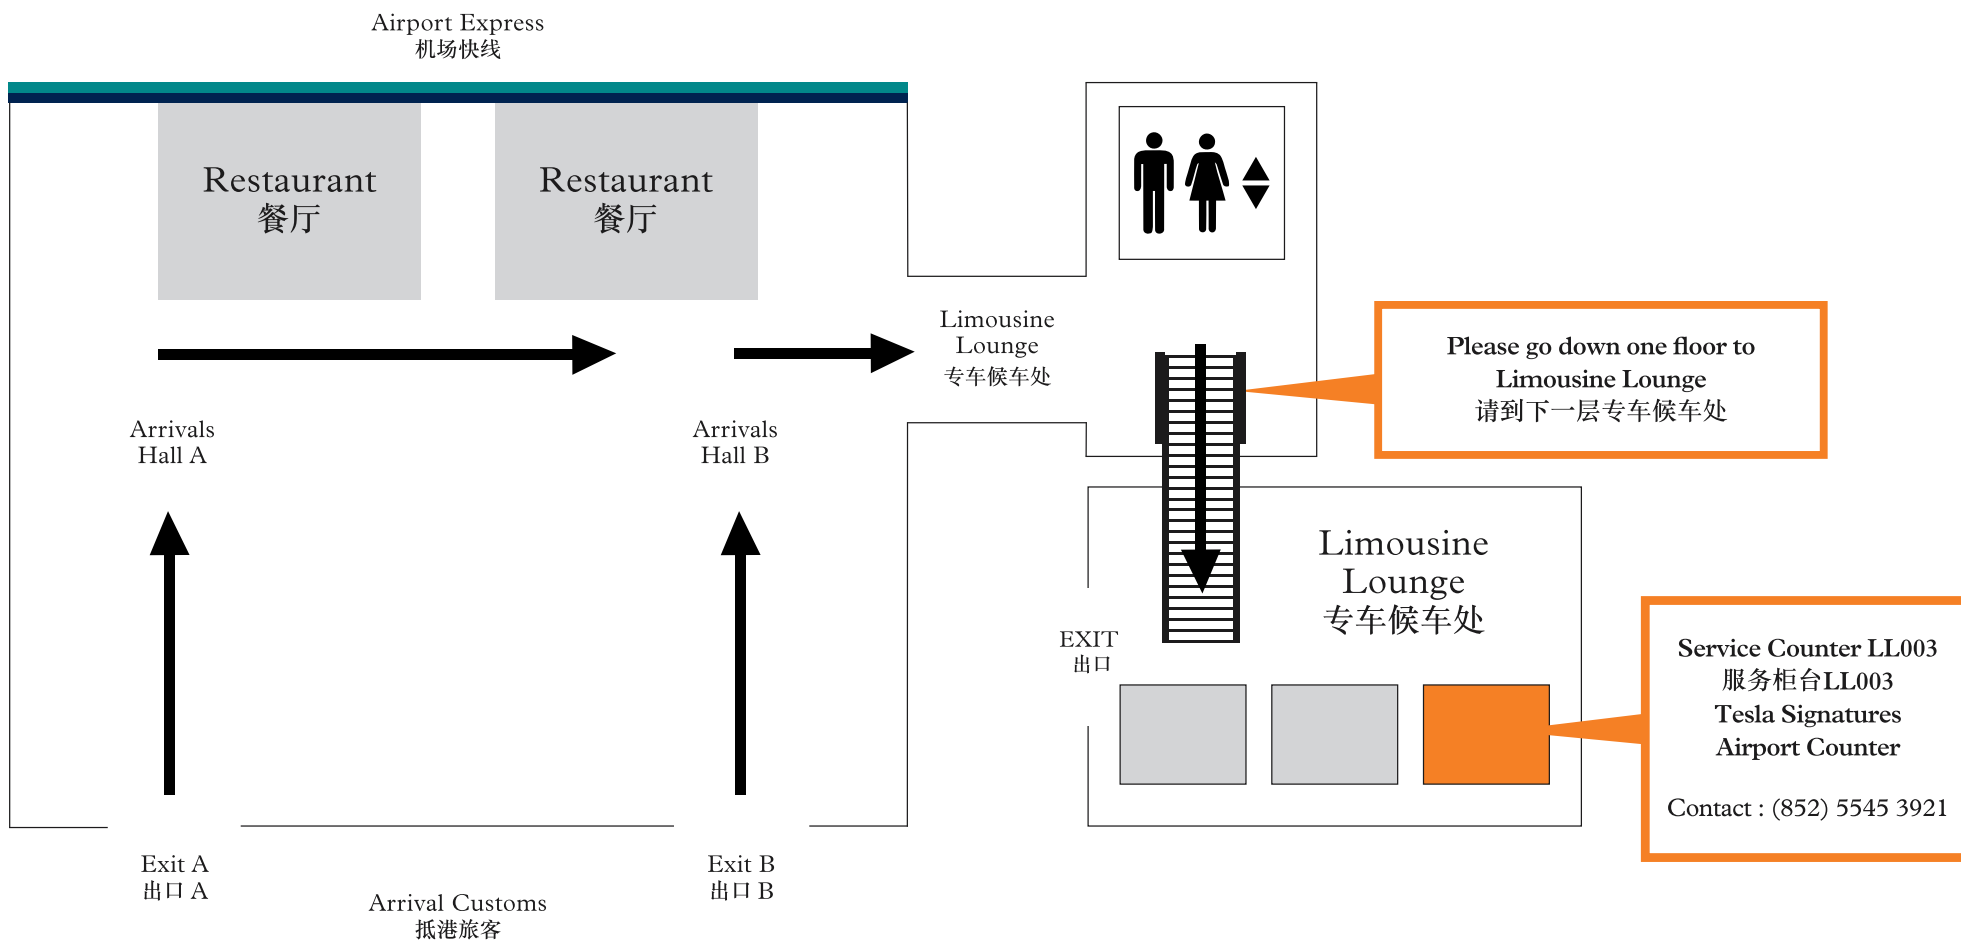

AIRPORT SHUTTLE BUS

HONG KONG INTERNATIONAL AIRPORT TERMINAL I ARRIVAL HALL

香港国际机场一号客运大楼抵港大堂

Please contact Cordis Service at (852) 3552 3388 if you need any assistance.

如需协助, 请致电(852) 3552 3388与Cordis Service联络

LIMOUSINE SERVICE

HONG KONG INTERNATIONAL AIRPORT TERMINAL I ARRIVAL HALL

香港国际机场一号客运大楼抵港大堂

Please contact Cordis Service at (852) 3552 3388 if you need any assistance.

如需协助, 请致电(852) 3552 3388与Cordis Service联络