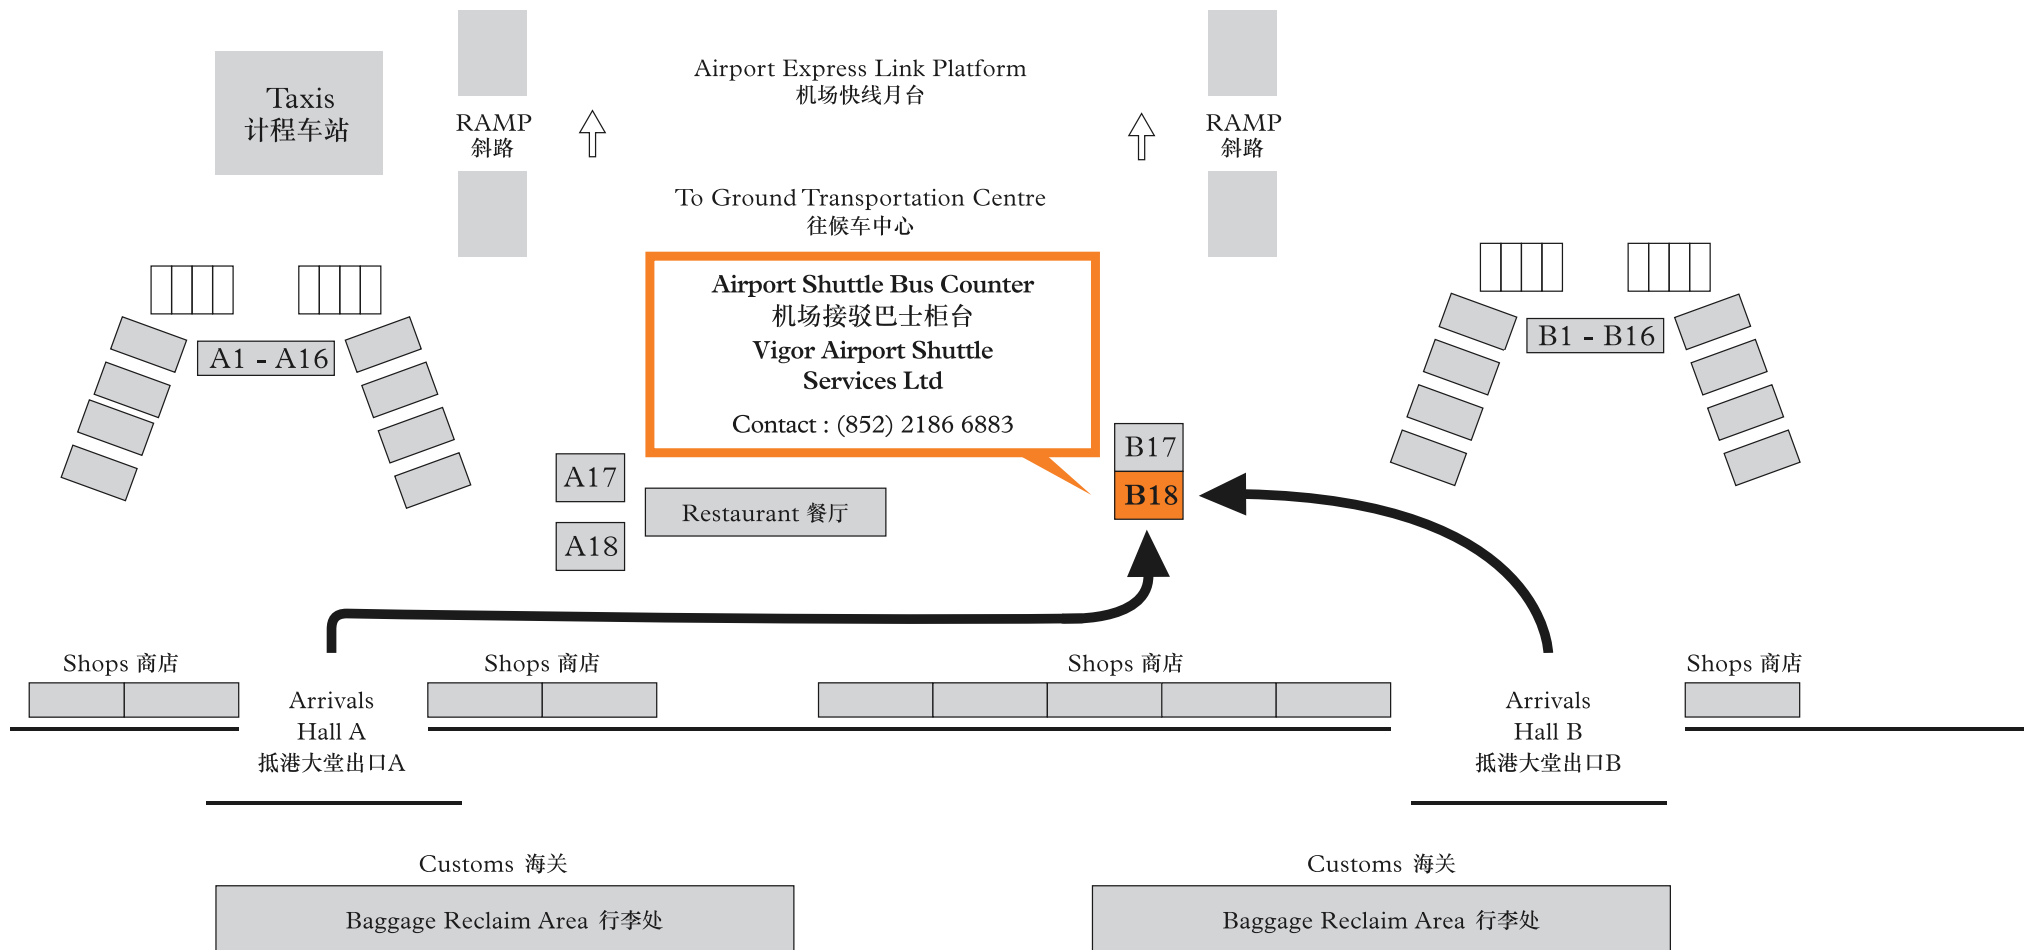

AIRPORT SHUTTLE BUS

HONG KONG INTERNATIONAL AIRPORT TERMINAL I ARRIVAL HALL

香港国际机场一号客运大楼抵港大堂

Please contact Cordis Service at (852) 3552 3388 if you need any assistance.

如需协助, 请致电(852) 3552 3388与Cordis Service联络

LIMOUSINE SERVICE

HONG KONG INTERNATIONAL AIRPORT TERMINAL I ARRIVAL HALL

香港国际机场一号客运大楼抵港大堂

Please contact Cordis Service at (852) 3552 3388 if you need any assistance.

如需协助, 请致电(852) 3552 3388与Cordis Service联络