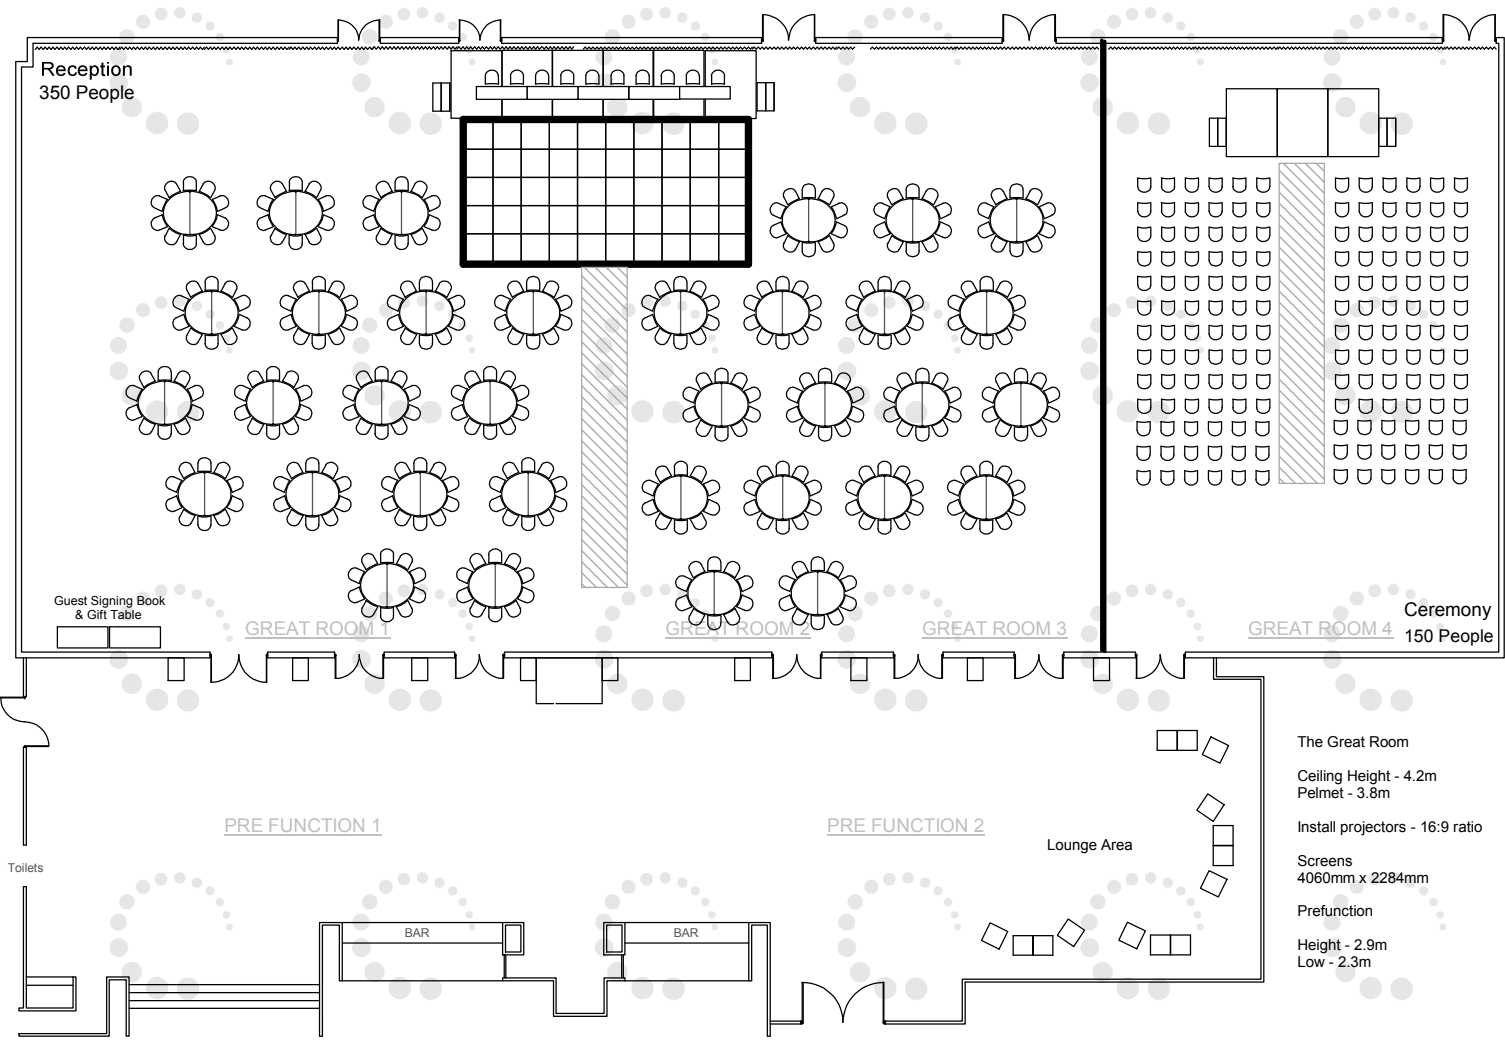

Copyright © Encore Events

- LED Uplight
- Fresnel Light
- Profile
- Mac Aura
- Mac 350
- Drape
- Ops Desk
- Screen/Projector
- Cameraman/Camera
- Fold back Monitor
- Plinth
- Lectern/Microphone
- Sub Speaker
- Main Speakers