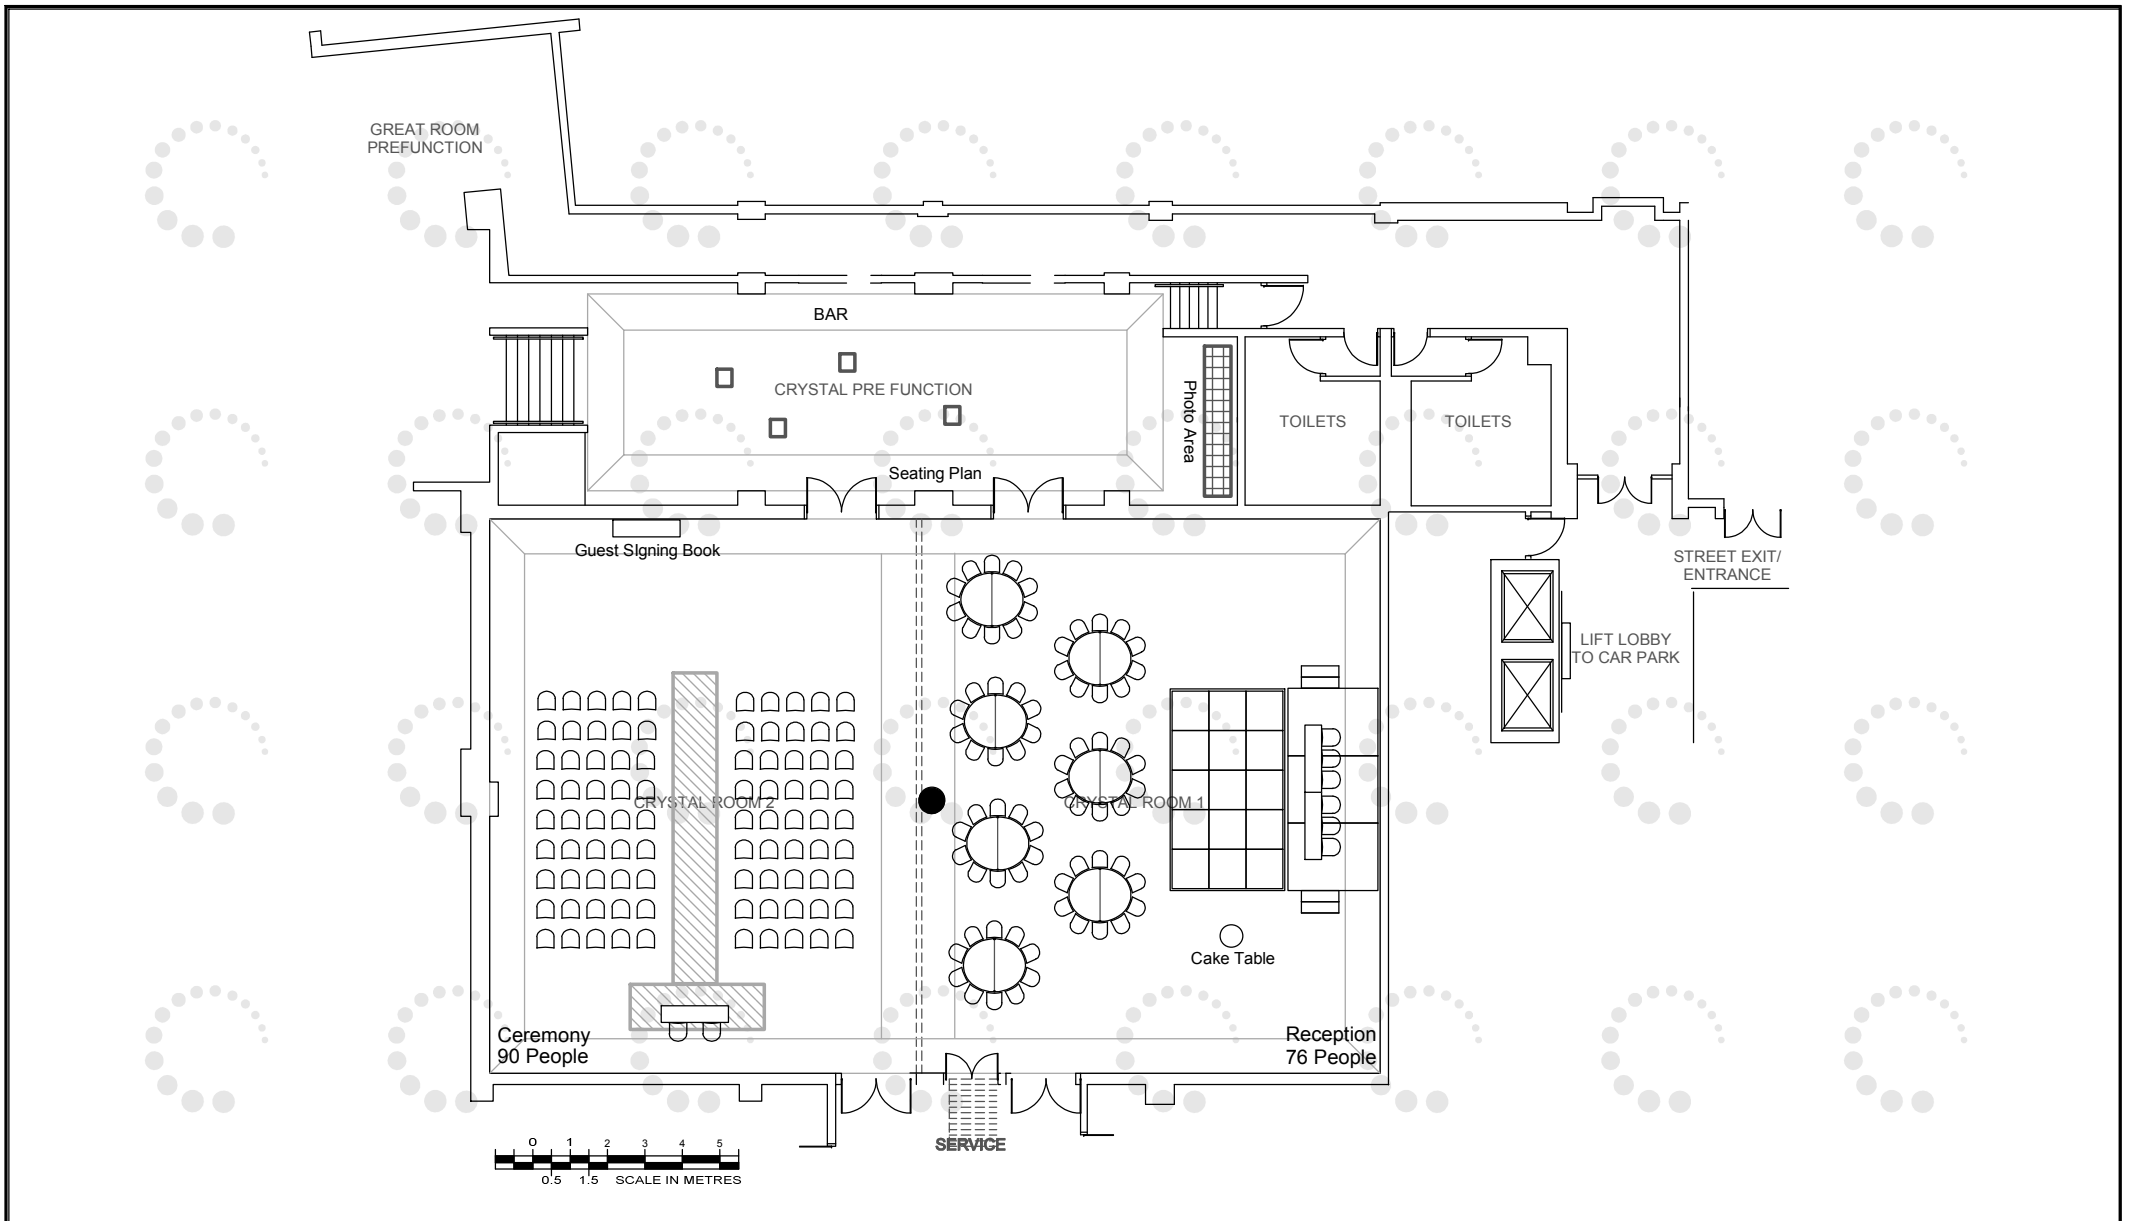

CLIENT		EVENT TITLE/DESCRIPTION The Crystal Room 1 - Reception The Crystal Room 2 - Ceremony		CONTACT/PHONE	
STAGE		EVENT DATE	JOB NO.	ROOM The Crystal Room Cordis Auckland	
DANCE FLOOR			DRAWN BY	DRAWING DATE	REVISION DATE

Copyright © Encore Events

- LED Uplight
- Fresnel Light
- Profile
- Mac Aura
- Mac 350
- Drape
- Ops Desk
- Screen/Projector
- Cameraman/Camera
- Fold back Monitor
- Plinth
- Lectern/Microphone
- Sub Speaker
- Main Speakers