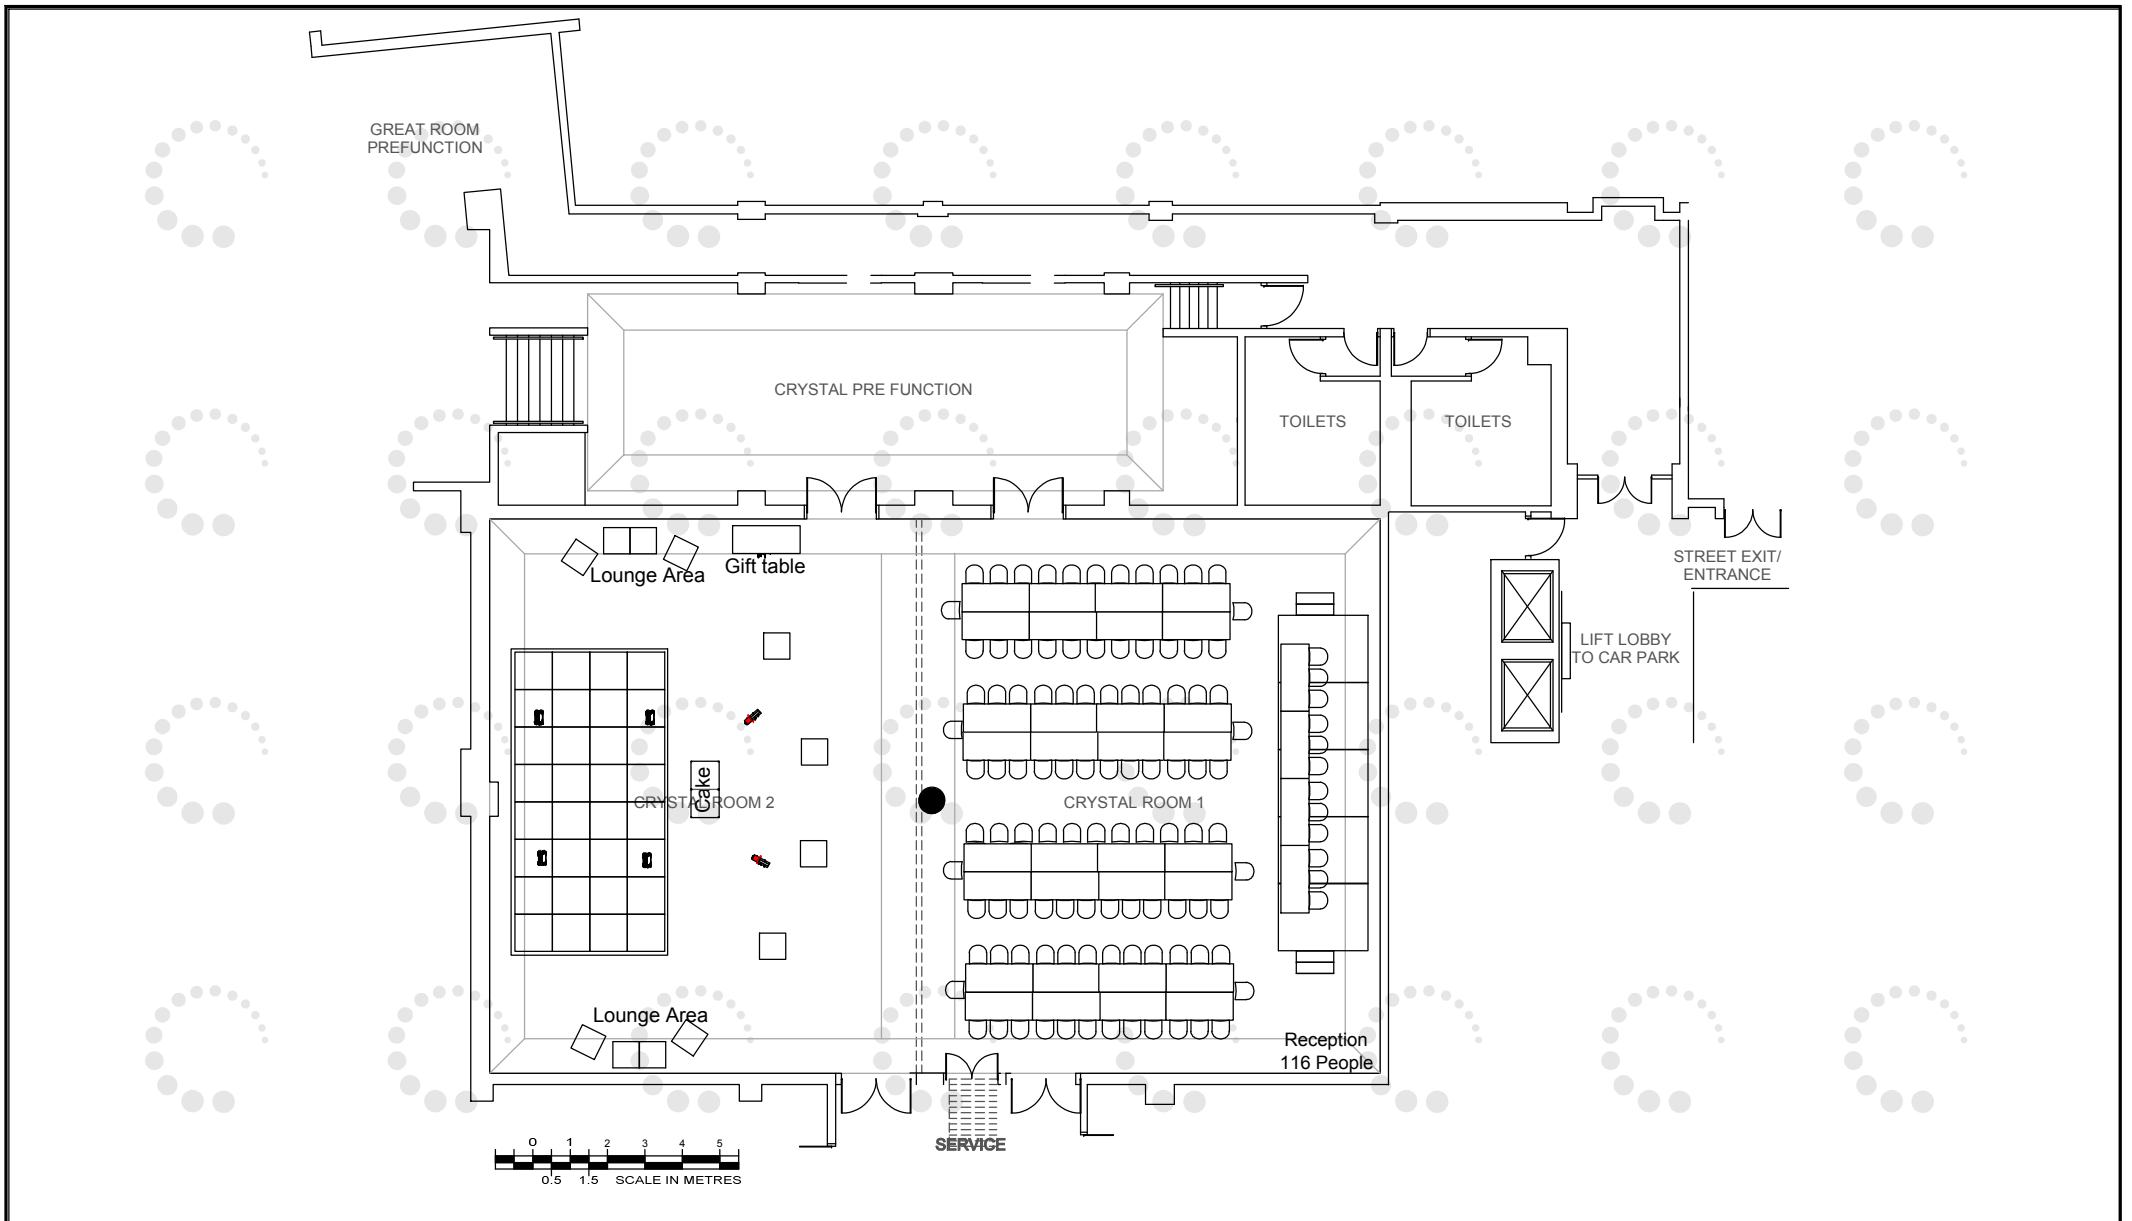

CLIENT		EVENT TITLE/DESCRIPTION			CONTACT/PHONE	
		The Crystal Room Reception				
STAGE		EVENT DATE	JOB NO.	ROOM		
				The Crystal Room Cordis Auckland		
DANCE FLOOR			DRAWN BY		DRAWING DATE	REVISION DATE

Copyright © Encore Events