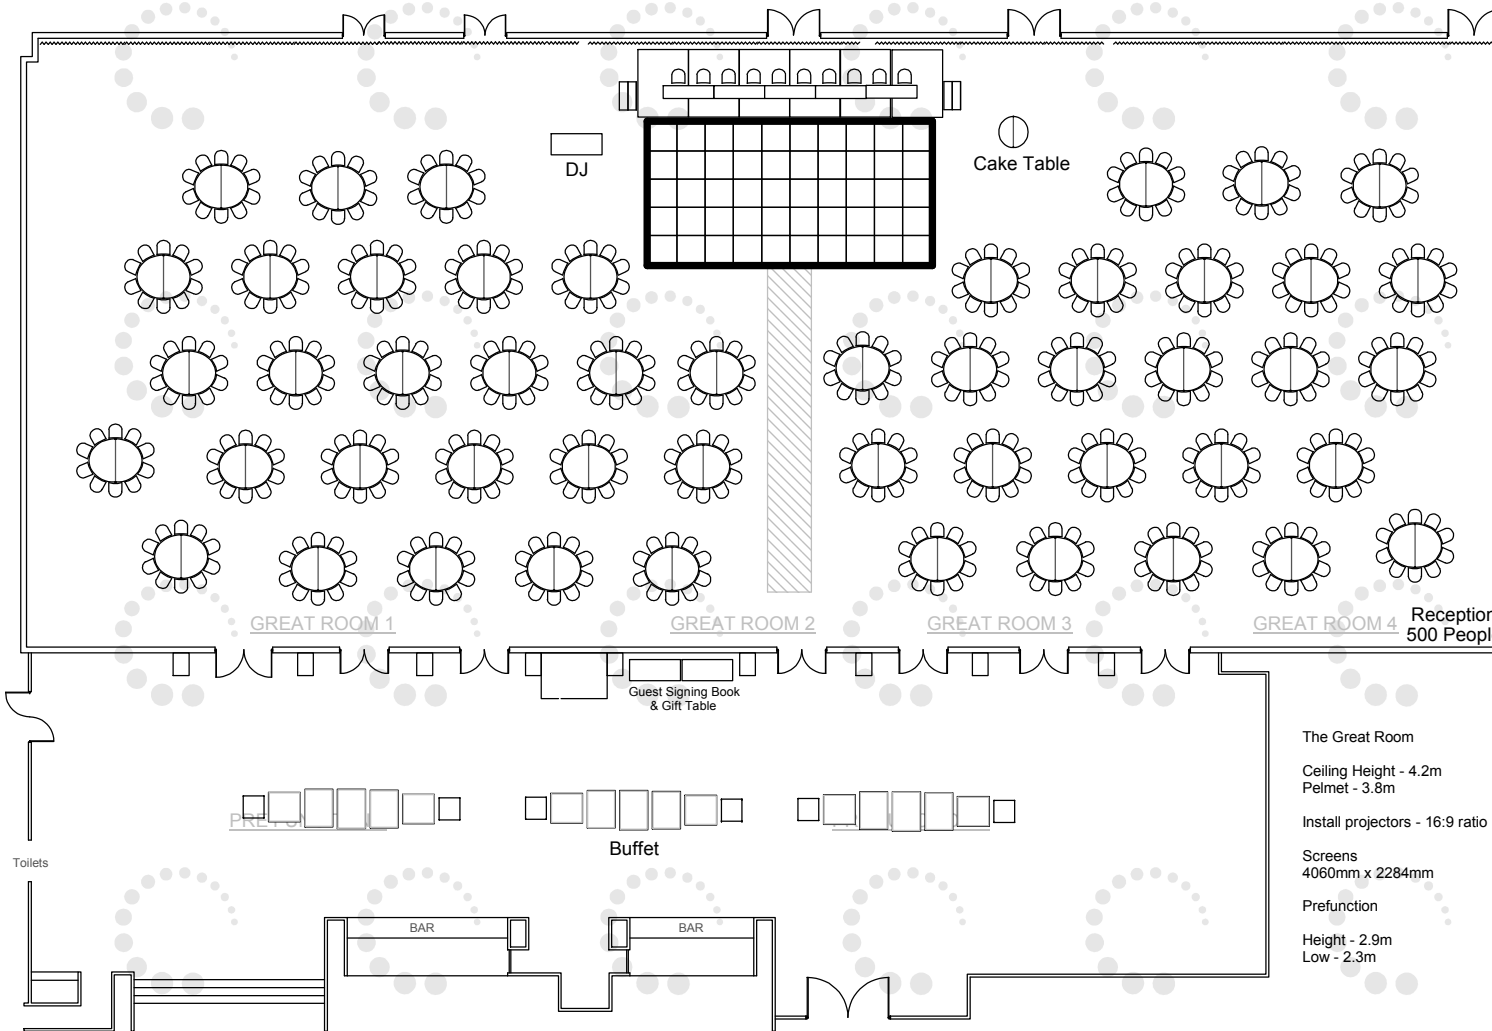

- LED Uplight
- Fresnel Light
- Profile
- Mac Aura
- Mac 350
- Drape
- Ops Desk
- Screen/Projector
- Cameraman/Camera
- Fold back Monitor
- Plinth
- Lectern/Microphone
- Sub Speaker
- Main Speakers

The Great Room
Ceiling Height - 4.2m
Pelmet - 3.8m
Install projectors - 16:9 ratio
Screens
4060mm x 2284mm
Prefunction
Height - 2.9m
Low - 2.3m

1. **The Great Room's Rigging**
2. Coffer Rigging Bars - Rating 50kg per linear or 35kg max for a single drop (MX10's already)
   - Perimeter Rigging Bars - 75kg per meter
   - Dropper Points - 350kg each point
   - MX10 Moving Mirror/Scanner (22kg)
   - QSC K10 Delay Speaker (15kg)

CLIENT		EVENT TITLE/DESCRIPTION			CONTACT/PHONE	
		The Great Room				
STAGE		EVENT DATE	JOB NO.	ROOM The Great Room Cordis Auckland		
DANCE FLOOR			DRAWN BY	DRAWING DATE	REVISION DATE	

Copyright © Encore Events